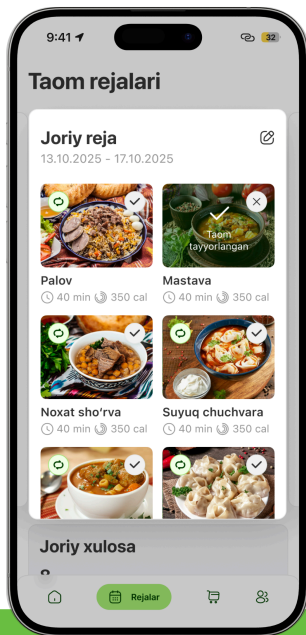

- Meal decisions happen daily, without structure
- Repetition becomes the default behavior
- Decisions are made before planning
- Cost and nutrition are decided separately
- Bozorly introduces a planning layer

# Bozorly.ai

Allergies,  
Preferences  
& Diets filter

Weekly meal  
plan

Nutrition  
info

Smart  
shopping list

Estimated  
grocery cost

★ AI Smart  
Menu