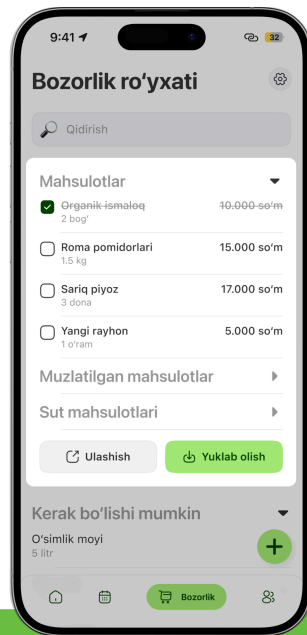

# Bozorly.ai

Allergies,  
Preferences  
& Diets filter

Weekly meal  
plan

Nutrition  
info

Smart  
shopping list

Estimated  
grocery cost

★ AI Smart  
Menu