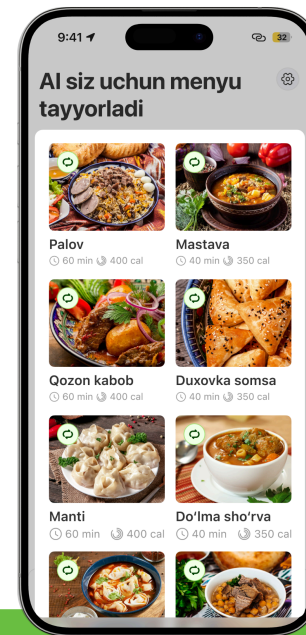

# Bozorly.ai

Allergies,  
Preferences  
& Diets filter

Weekly meal  
plan

Nutrition  
info

Smart  
shopping list

Estimated  
grocery cost

★ AI Smart  
Menu