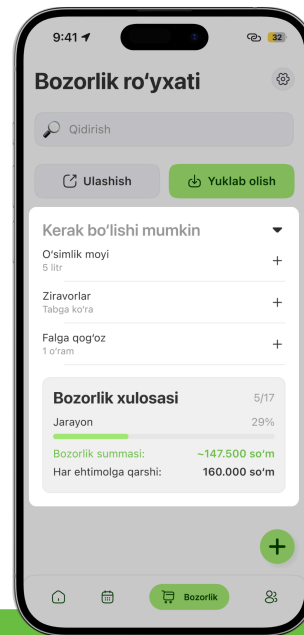

# Bozorly.ai

Allergies,  
Preferences  
& Diets filter

Weekly meal  
plan

Nutrition  
info

Smart  
shopping list

Estimated  
grocery cost

★ AI Smart  
Menu